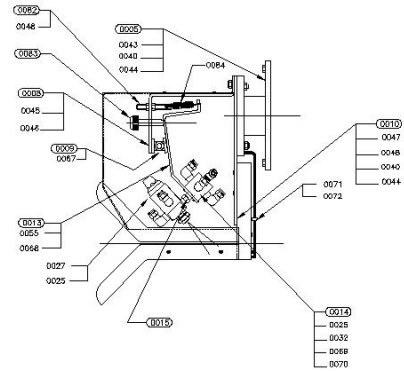

EQUIPMENT PICTORAL MODEL 1280 MSMT

WEB GUIDING AND TRACKING CAPABILITIES: