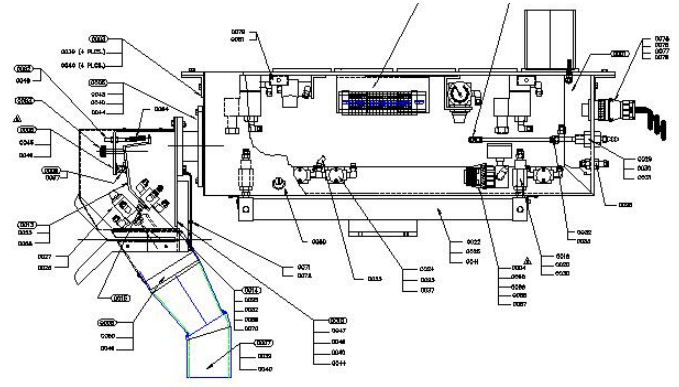

EQUIPMENT PICTORAL MODEL 1280 MSMT

WEB GUIDING AND TRACKING CAPABILITIES: